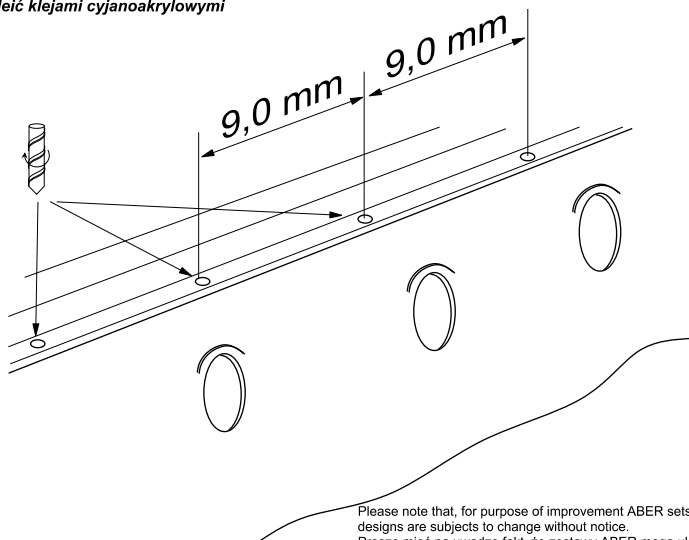

WARNING

Use Cyanoacryl glue

kleić klejami cyjanoakrylowymi