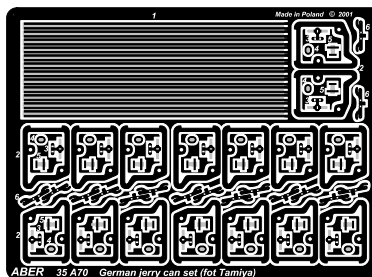

German jerry can set (for Tamiya set. no.186)

Zestaw do kanistrów, do
Tamiyowskiego zestawu nr 186

1/35 scale update

ABER® 35 A70

WWW.ABER.NET.PL

Made in Poland © 2001