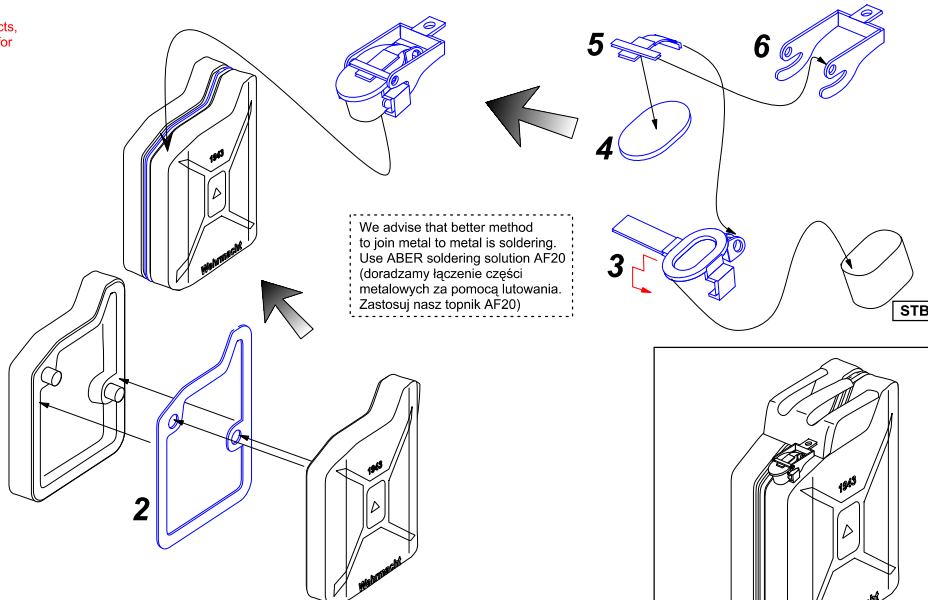

WARNING
Any unauthorized copying, producing and reproducing of ABER company products, or any part thereof, is strictly prohibited and any such action establishes liability for a civil action and may give rise to criminal prosecution.

OSTRZEŻENIE
Jakiegokolwiek kopiowanie, produkowanie i reprodukcja wyrobów firmy ABER bez zezwolenia, w całości lub części jest surowo zabronione. Powyższe działania powodują powstanie odpowiedzialności cywilnej oraz mogą spowodować wszczęcie postępowania karnego.