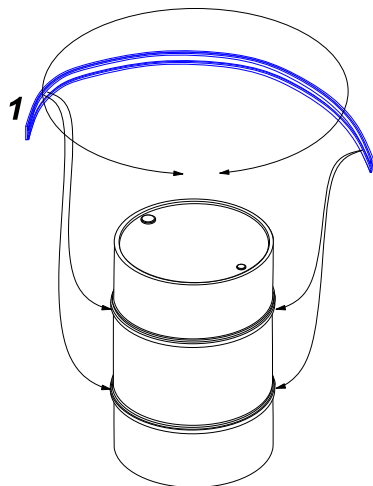

WARNING
Any unauthorized copying, producing and reproducing of ABER company products, or any part thereof, is strictly prohibited and any such action establishes liability for a civil action and may give rise to criminal prosecution.

OSTRZEŻENIE
Jakiegokolwiek kopiowanie, produkowanie i reprodukcja wyrobów firmy ABER bez zezwolenia, w całości lub części jest surowo zabronione. Powyższe działania powodują powstanie odpowiedzialności cywilnej oraz mogą spowodować wszczęcie postępowania karnego.